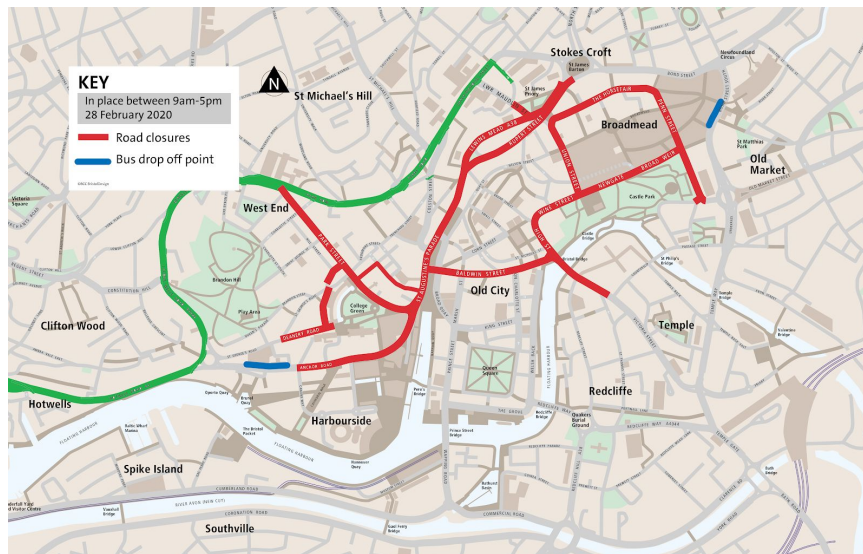

28 February 2020

Dear Parents and Carers

RE: Climate Change Protests Travel Disruption

As you may be aware, today's climate change protest is likely to cause significant disruption to travel across the city. Bristol City Council have stated that there will be road closures in the city centre from 9am until 5pm today, as shown on the map:

As a result, the First Bus services from school will be unable to take their usual route to the bus station, and instead will be diverted via Jacob's Wells Road, Park Row and Upper Maudlin Street (shown in green). They will still terminate at the bus station, but the diversion may mean some students wish to alight earlier than usual. The route is unaffected otherwise. There will be First Bus Supervisors at affected bus stops in the centre to ensure passengers can find their onward service. Click [here](#) for full information of changes to all services.

Officials are warning of significant travel disruption throughout the day, and whilst other school services will not be directly affected by the closures, parents and students should be aware that travel times are likely to be longer across the city.